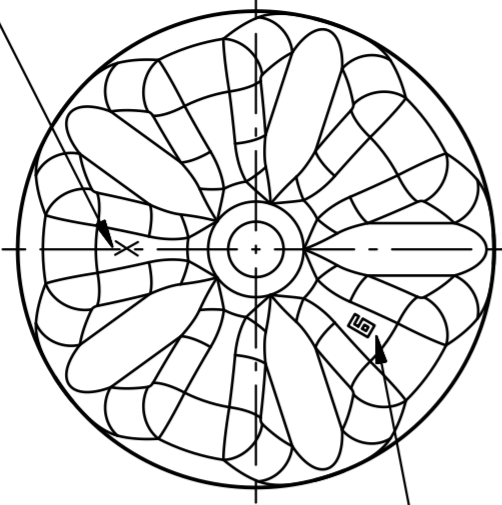

Nestnummer

Alpha Logo

Pitch: 8 turns/inch
Turns: 2,25 without start
and end of thread
(one start of thread)

all undimensioned
radius are 0,64mm

Neckdetail:
S 2:1

①a

MATERIAL: PET
GEWICHT: $23,3 \pm 1\text{g}$
VOLUMEN: $538 \pm 8\text{ml}$ Randvoll
: $500 \pm 8\text{ml}$ bis Fülhöhe

1a Gewicht geändert PM 10.Nov.11

Index	Modification:	Name	Date	Index	Modification:	Name	Date
	Scale: 1:1	Name	Date				
	1:1	Prepared: Pichler Markus	24.Oct.11				
		Reviewed: Pichler Markus	24.Oct.11				
	ALPLA reserves all rights to the technical IP contained in the document	Supersedes:					
		Superseded by:					
		Weight: kg					
	Title: New PET 500ml R 538	Art.No.:					
		Drawing No.:					
		Page: 1 of 1					
		Revision: 1					
		9401_211_002_01					