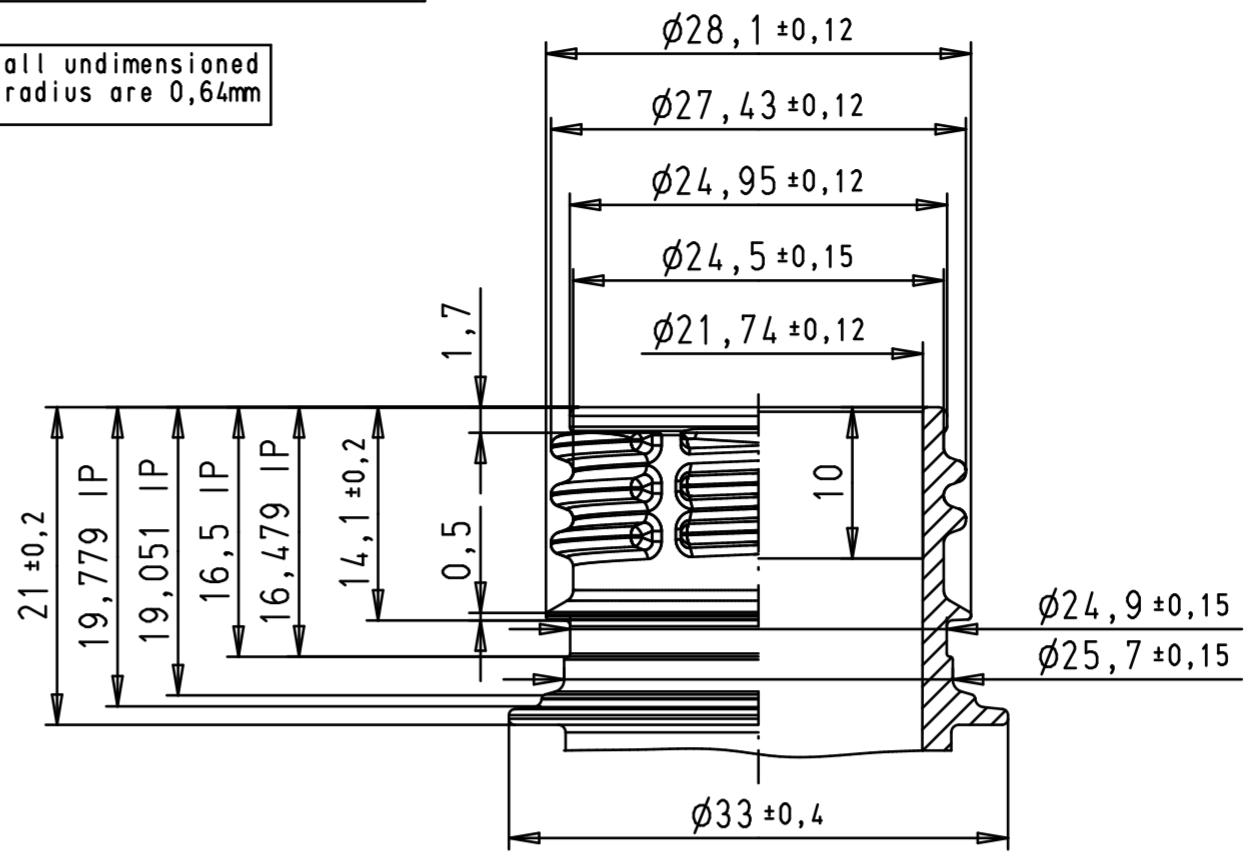

Nestnummer

Alpha Logo

Pitch: 8 turns/inch
Turns: 2,25 without start
and end of thread
(one start of thread)

all undimensioned
radius are 0,64mm

Neckdetail:
S 2:1

①a

MATERIAL: PET
GEWICHT: $23,3 \pm 1\text{g}$
VOLUMEN: $538 \pm 8\text{ml}$ Randvoll
: $500 \pm 8\text{ml}$ bis Fülhöhe

1a Gewicht geändert PM 10.Nov.11

Index	Modification:	Name	Date	Index	Modification:	Name	Date
	Scale: 1:1	Name	Date				
	1:1	Prepared: Pichler Markus	24.Oct.11				
		Reviewed: Pichler Markus	24.Oct.11				
	ALPLA reserves all rights to the technical IP contained in the document	Supersedes:					
		Superseded by:					
		Weight: kg					
	Title: New PET 500ml R 538	Art.No.:					
		Drawing No.:					
		Page: 1 of 1					
		Revision: 1					
		9401_211_002_01					