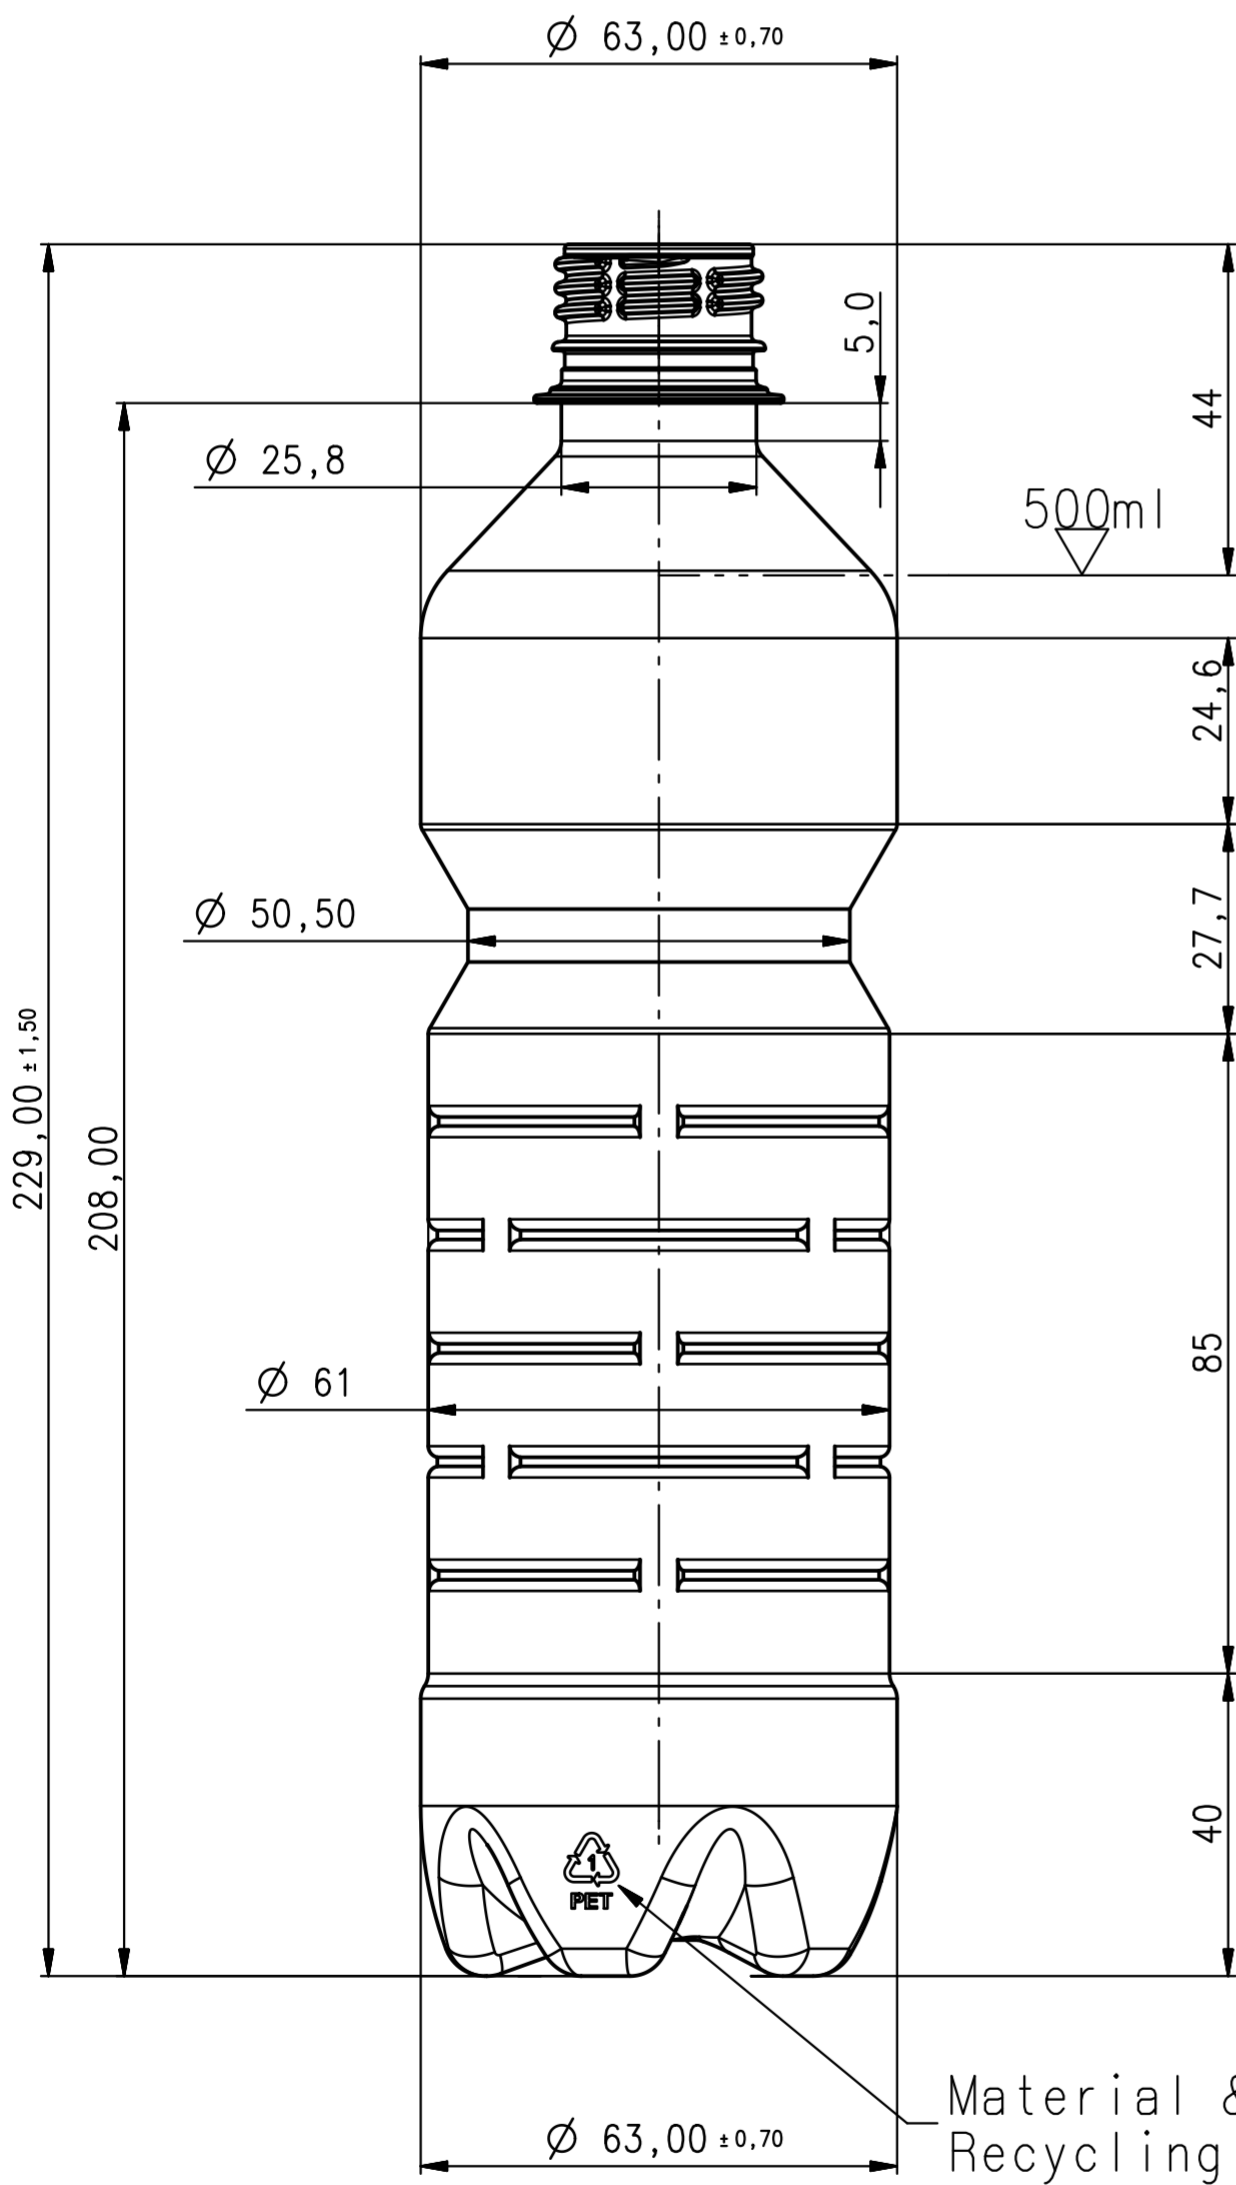

Nestnummer

Alpha Logo

Pitch: 8 turns/inch
Turns: 2,25 without start
and end of thread
(one start of thread)

all undimensioned
radius are 0,64mm

Neckdetail:
S 2:1

①a

MATERIAL: PET
GEWICHT: $23,3 \pm 1\text{g}$
VOLUMEN: $538 \pm 8\text{ml}$ Randvoll
: $500 \pm 8\text{ml}$ bis Fülhöhe

1a Gewicht geändert PM 10.Nov.11

Index	Modification:	Name	Date	Index	Modification:	Name	Date
	Scale: 1:1	Name	Date				
	1:1	Prepared: Pichler Markus	24.Oct.11				
		Reviewed: Pichler Markus	24.Oct.11				
	ALPLA reserves all rights to the technical IP contained in the document	Supersedes:					
		Superseded by:					
		Weight: kg					
	Title: New PET 500ml R 538	Art.No.:					
		Drawing No.:					
		Page: 1 of 1					
		Revision: 1					
		9401_211_002_01					