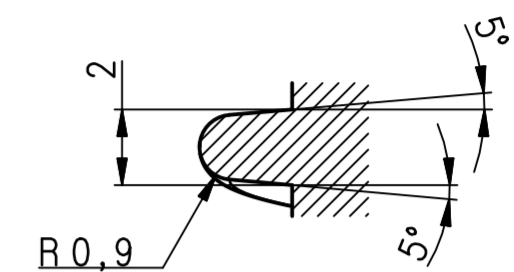

THREAD DETAIL:

SCALE 5:1
 PITCH: 16mm
 TURNS: 0,5 full turns
 4 START THREAD

MATERIAL: HDPE

WEIGHT: 39 ± 2g, 40 ± 2g,

VOLUME: 39g ↔ 872 ± 15ml BRIMFULL

VOLUME: 40g ↔ 871 ± 15ml BRIMFULL

01a	weights changed	MC	13.May.09	02a	neck dim. changed	MC	22.Oct.09
Index	Modification:	Name	Date	Index	Modification:	Name	Date
Scale:	1:1	Name	Date				
Prepared:	Markowitz Cedric	13.Mar.09					
Reviewed:	Zauser Thomas	13.Mar.09		Supersedes: - Superseded by: - Weight: 00kg			
ALPLA reserves all rights to the technical IP contained in the document				Art.No.:		Page: 1 of 1	
Title: RW 750/1				Drawing No.: 9201_009_006_02		Revision: 02	