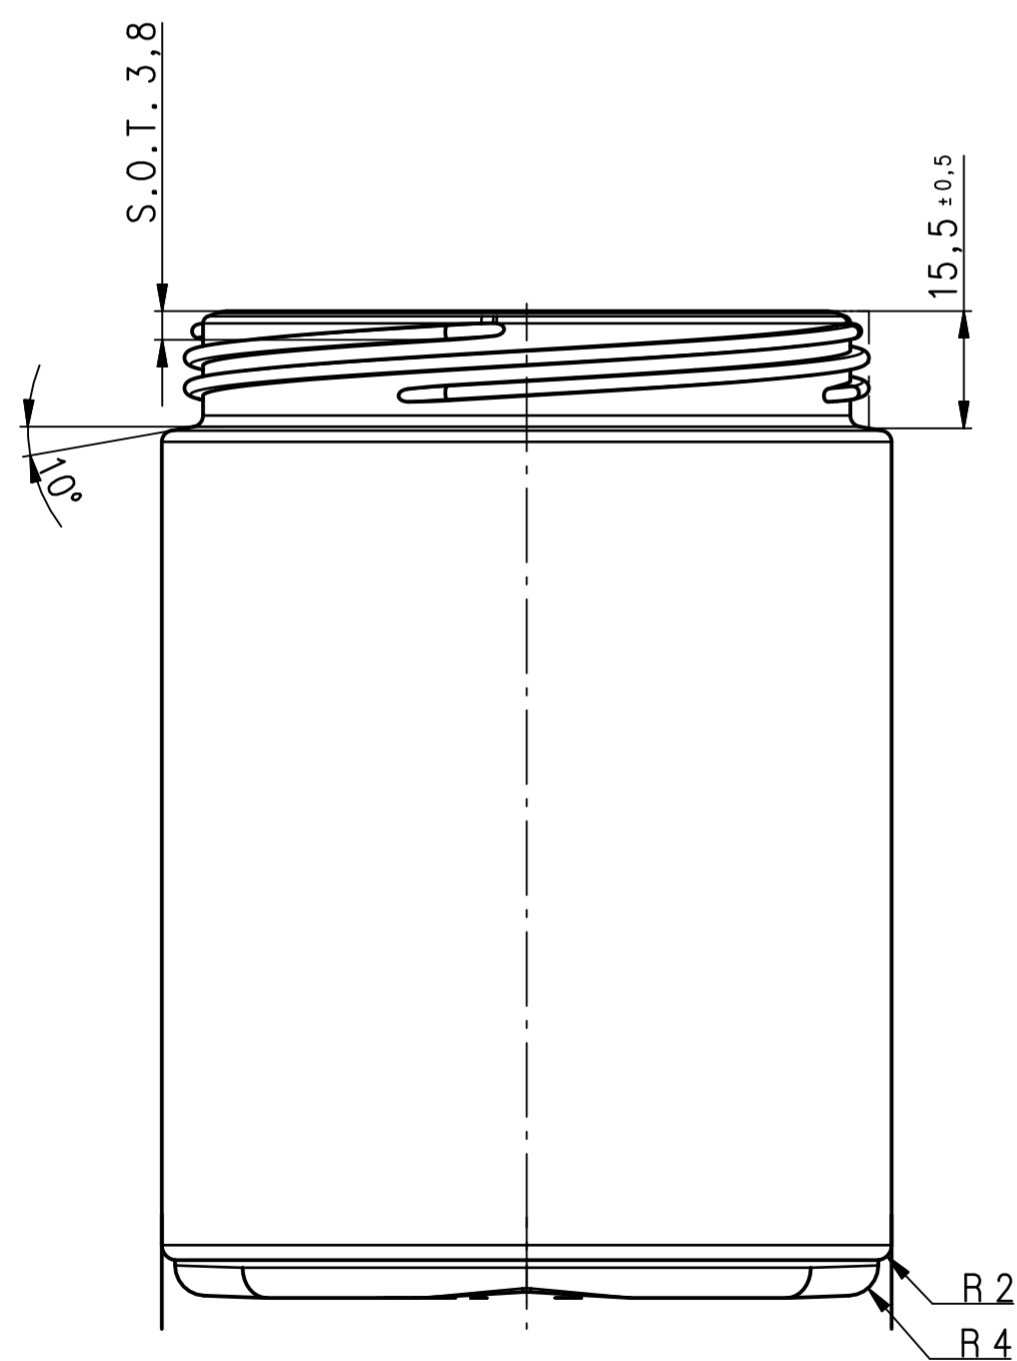

THREAD DETAIL:

SCALE 5:1
 PITCH: 16mm
 TURNS: 0,5 full turns
 4 START THREAD

MATERIAL: HDPE

WEIGHT: 39 ± 2g, 40 ± 2g,

VOLUME: 39g ↔ 872 ± 15ml BRIMFULL

VOLUME: 40g ↔ 871 ± 15ml BRIMFULL

01a	weights changed	MC	13.May.09	02a	neck dim. changed	MC	22.Oct.09
Index	Modification:	Name	Date	Index	Modification:	Name	Date
Scale:	1:1	Name	Date				
Prepared:	Markowitz Cedric	13.Mar.09					
Reviewed:	Zauser Thomas	13.Mar.09		Supersedes: - Superseded by: - Weight: 00kg			
ALPLA reserves all rights to the technical IP contained in the document				Art.No.:		Page: 1 of 1	
Title: RW 750/1				Drawing No.: 9201_009_006_02		Revision: 02	