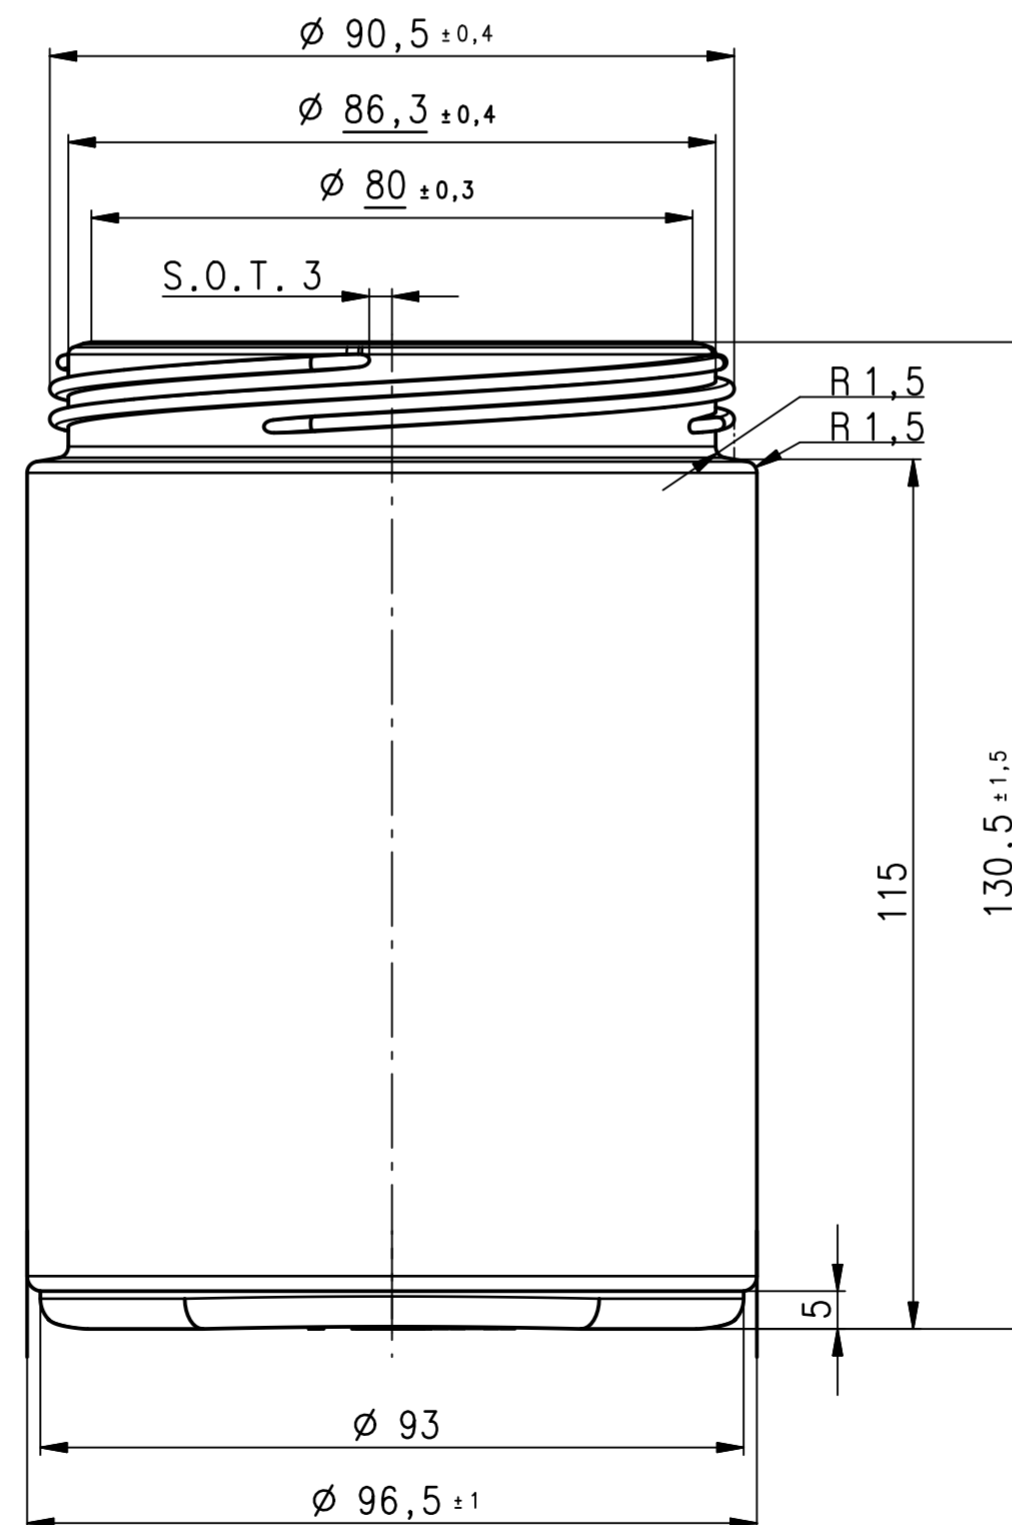

THREAD DETAIL:

SCALE 5:1
 PITCH: 16mm
 TURNS: 0,5 full turns
 4 START THREAD

MATERIAL: HDPE

WEIGHT: 39 ± 2g, 40 ± 2g,

VOLUME: 39g ↔ 872 ± 15ml BRIMFULL

VOLUME: 40g ↔ 871 ± 15ml BRIMFULL

01a	weights changed	MC	13.May.09	02a	neck dim. changed	MC	22.Oct.09
Index	Modification:	Name	Date	Index	Modification:	Name	Date
Scale:	1:1	Name	Date				
Prepared:	Markowitz Cedric	13.Mar.09					
Reviewed:	Zauser Thomas	13.Mar.09		Supersedes: - Superseded by: - Weight: 00kg			
ALPLA reserves all rights to the technical IP contained in the document				Art.No.:		Page: 1 of 1	
Title: RW 750/1				Drawing No.: 9201_009_006_02		Revision: 02	