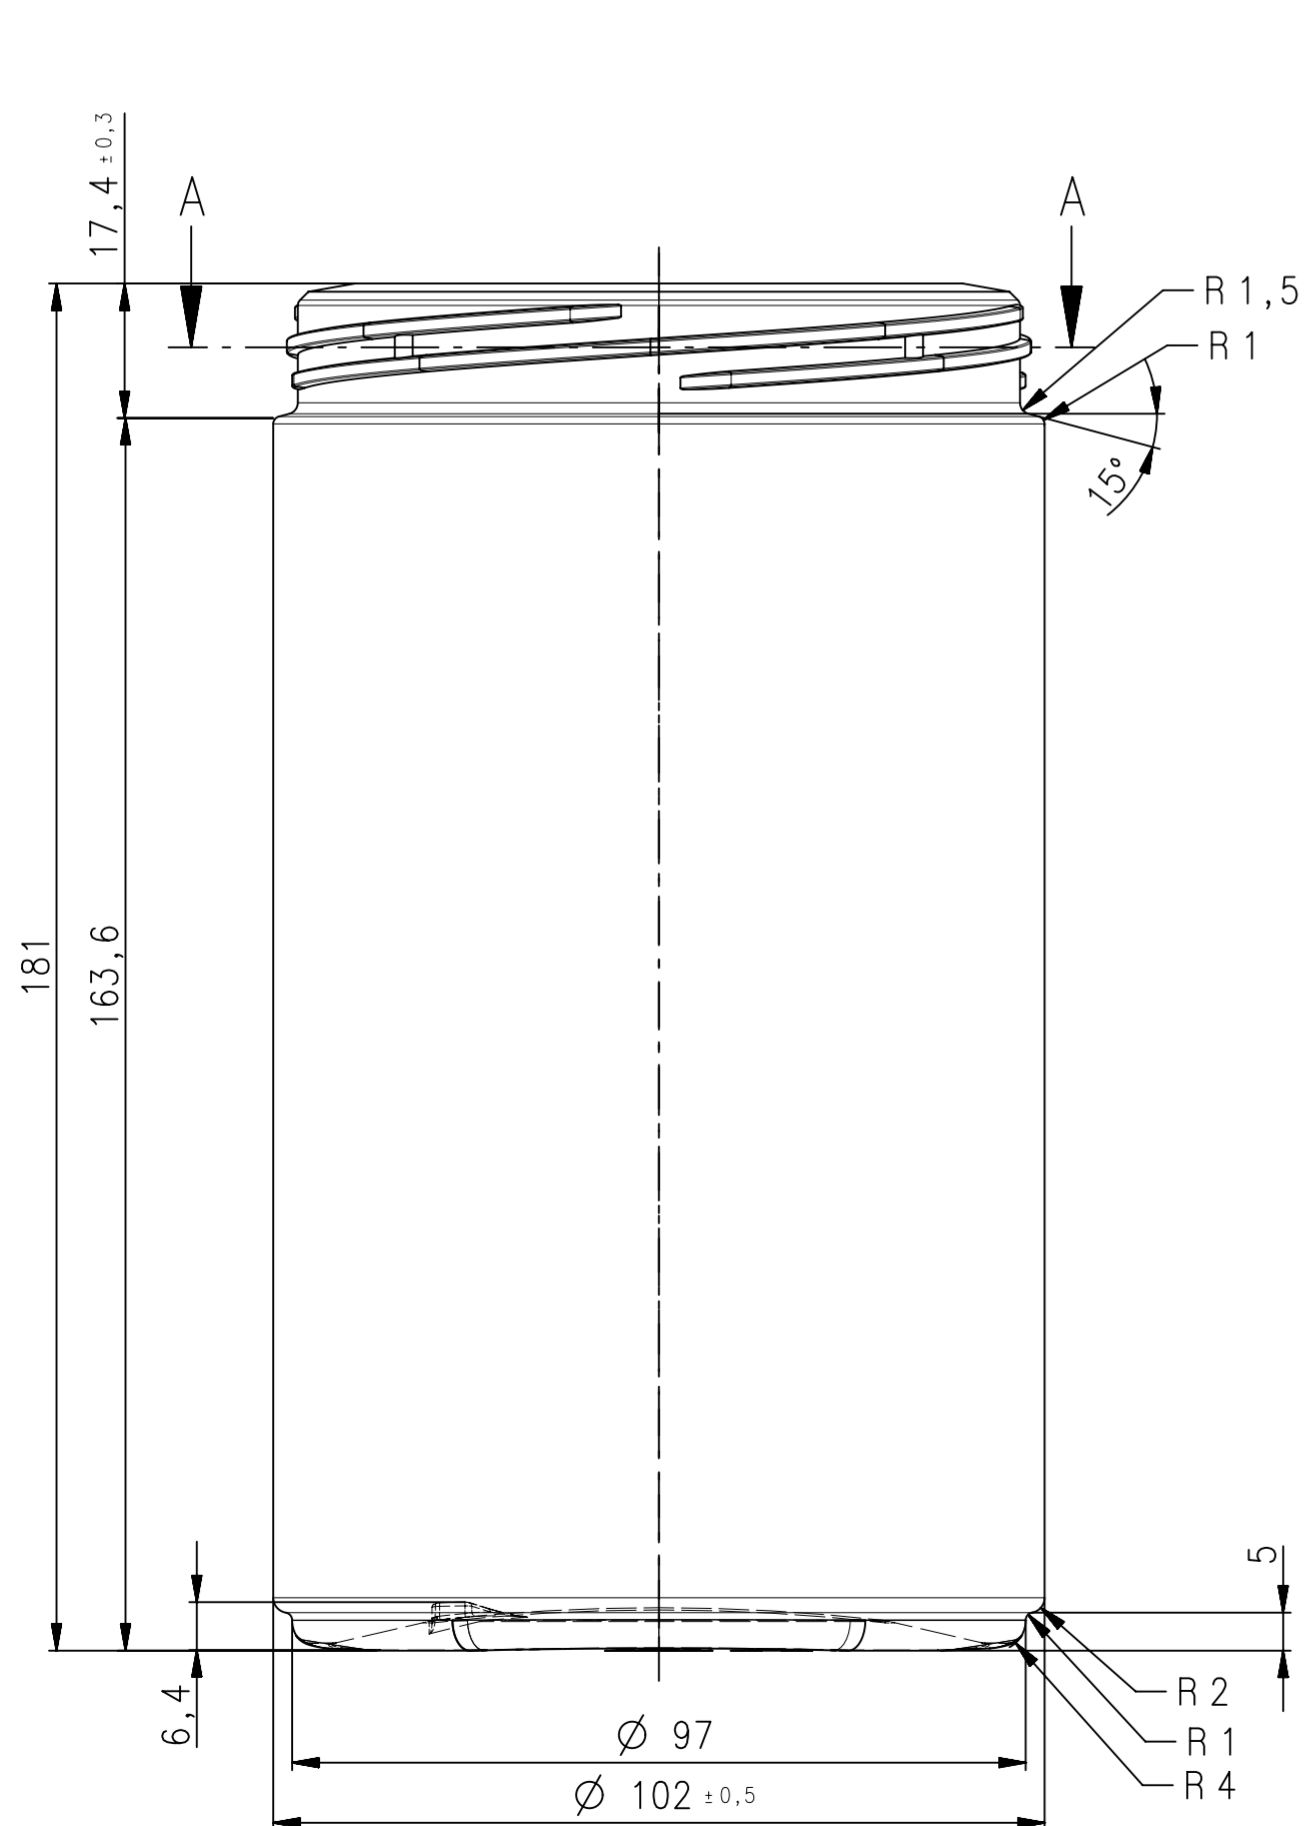

SECTION A-A
SCALE 5:1

THREAD DETAIL:

SCALE 5:1
PITCH: 20mm
TURNS: 155° full turns
4 START THREAD

MATERIAL: HDPE
WEIGHT: 55 ± 2g
VOLUME: 1370 ± 30ml BRIMFULL

General Tolerance BLOOMFIELD ARTICLE: DIN 50 278-4 REFLECTOR ARTICLE: DIN 16742/16743-W FREEFORM: DIN 16742/166-W	Index Modification:		Name	Date	Index Modification:		Name	Date	
	Scale:	1:1	Prepared:	Stocker Simon	03.Feb.20				
	Scale:	1:1	Reviewed:	KJ	03.Feb.20				
	ALPLA reserves all rights to the technical IP contained in the document		Superseded by:			Art.No.: -		Page: 1 of 1	
Title:		RW 1300ml		Weight: 00kg		Drawing No.:		Revision: 00	
								9201_006_022_02	