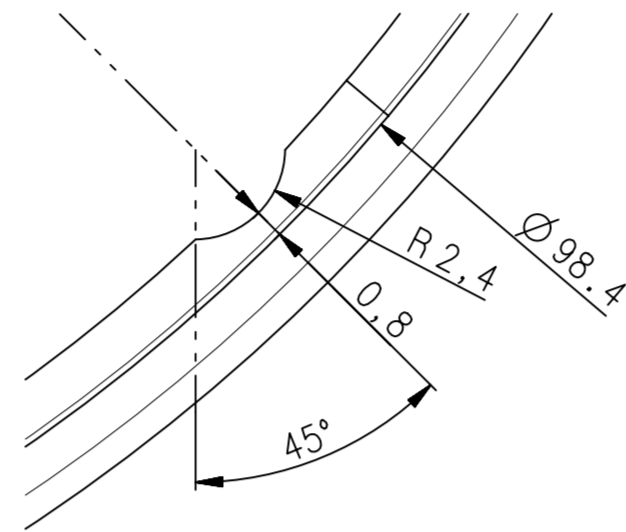

SECTION A-A
SCALE 5:1

THREAD DETAIL:

SCALE 5:1
PITCH: 20mm
TURNS: 155° full turns
4 START THREAD

MATERIAL: HDPE
WEIGHT: 55 ± 2g
VOLUME: 1370 ± 30ml BRIMFULL

General Tolerance BLOOMFIELD ARTICLE: DIN 50 278-4 REFLECTOR ARTICLE: DIN 16742/16743-W FREEFORM: DIN 16742/166-W	Index Modification:		Name	Date	Index Modification:		Name	Date	
	Scale:	1:1	Prepared:	Stocker Simon	03.Feb.20				
	Scale:	1:1	Reviewed:	KJ	03.Feb.20				
	ALPLA reserves all rights to the technical IP contained in the document		Superseded by:			Art.No.: -		Page: 1 of 1	
Title:		RW 1300ml		Weight: 00kg		Drawing No.:		Revision: 00	
								9201_006_022_02	