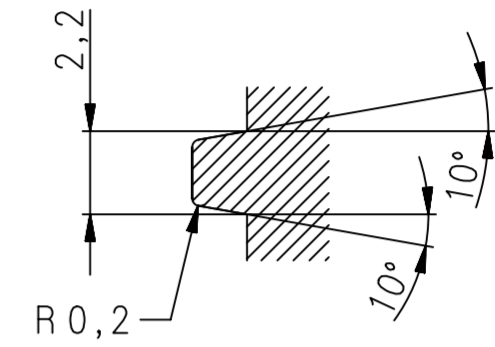

SECTION A-A
SCALE 5:1

THREAD DETAIL:

SCALE 5:1
PITCH: 20mm
TURNS: 155° full turns
4 START THREAD

MATERIAL: HDPE
WEIGHT: 55 ± 2g
VOLUME: 1370 ± 30ml BRIMFULL

General Tolerance BLOOMFIELD ARTICLE: DIN 50 278-4 REFLECTOR ARTICLE: DIN 16742/16743-W FREEFORM: DIN 16742/166-W	Index Modification:		Name	Date	Index Modification:		Name	Date	
	Scale:	1:1	Prepared:	Stocker Simon	03.Feb.20				
	Scale:	1:1	Reviewed:	KJ	03.Feb.20				
	ALPLA reserves all rights to the technical IP contained in the document		Superseded by:			Art.No.: -		Page: 1 of 1	
Title:		RW 1300ml		Weight: 00kg		Drawing No.:		Revision: 00	
								9201_006_022_02	