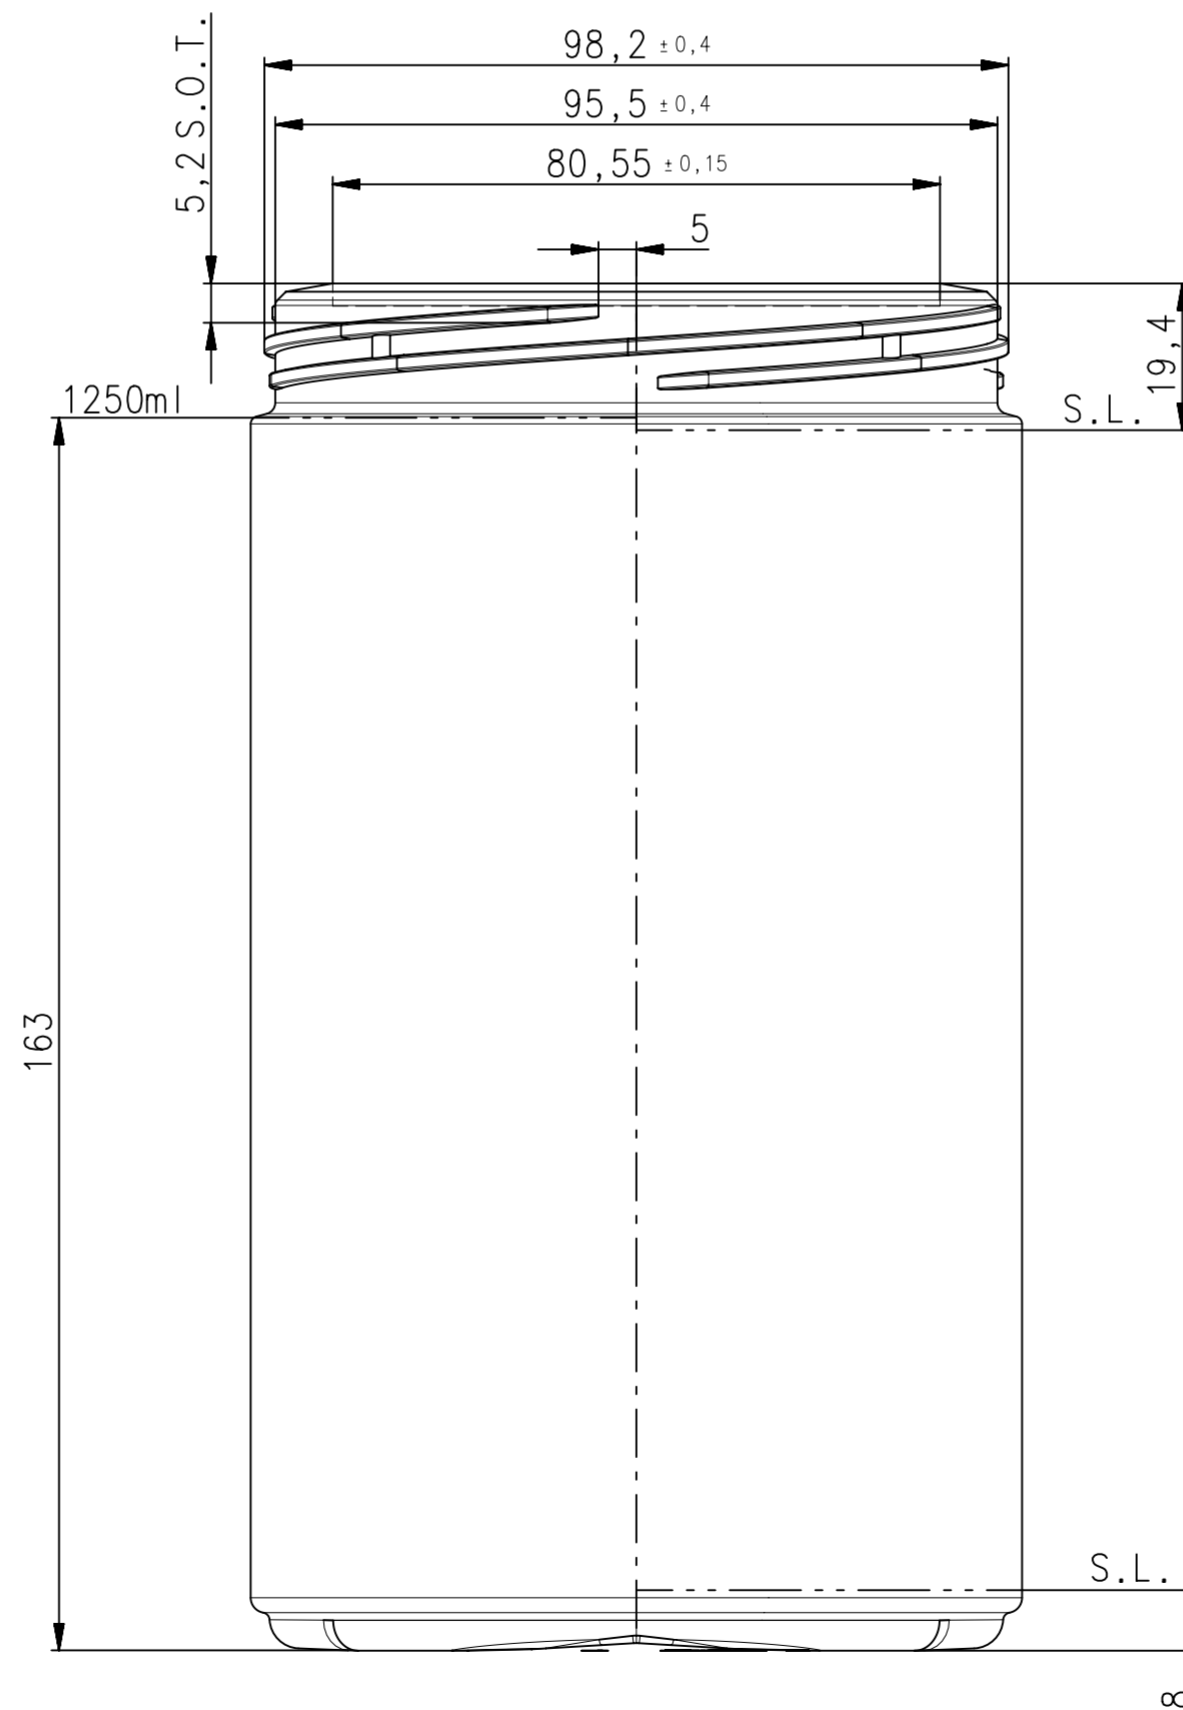

SECTION A-A
SCALE 5:1

THREAD DETAIL:

SCALE 5:1
PITCH: 20mm
TURNS: 155° full turns
4 START THREAD

MATERIAL: HDPE
WEIGHT: 55 ± 2g
VOLUME: 1370 ± 30ml BRIMFULL

General Tolerance BLOOMFIELD ARTICLE: DIN 50 278-4 REFLECTOR ARTICLE: DIN 16742/16743-W FREEFORM: DIN 16742/166-W	Index Modification:		Name	Date	Index Modification:		Name	Date	
	Scale:	1:1	Prepared:	Stocker Simon	03.Feb.20				
	Scale:	1:1	Reviewed:	KJ	03.Feb.20				
	ALPLA reserves all rights to the technical IP contained in the document		Superseded by:			Art.No.: -		Page: 1 of 1	
Title:		RW 1300ml		Weight: 00kg		Drawing No.:		Revision: 00	
								9201_006_022_02	