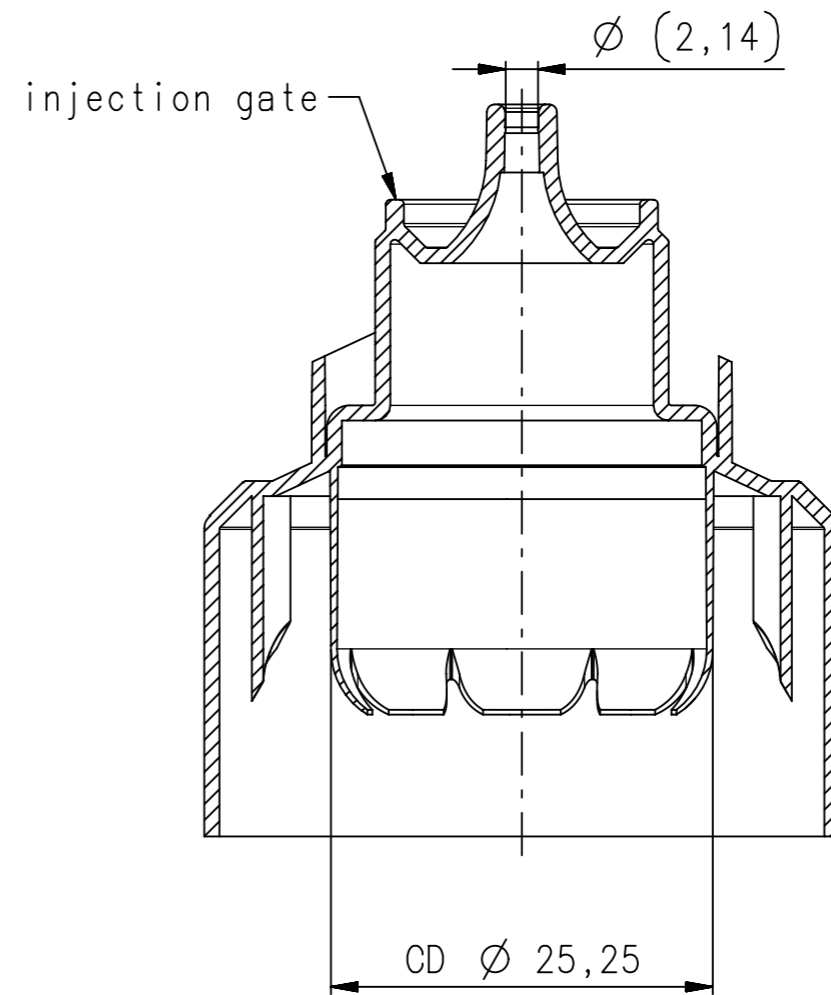

SECTION A-A  
SCALE 2:1

Index	Modification:	Name	Date	Index	Modification:	Name	Date
-	-	-	-	-	-	-	-
Scale:		Name		Date			
1:1		Prepared: Suess Georg		27. Jul. 21			
2:1		Reviewed:					
ALPLA reserves all rights to the technical IP contained in the document		Superseded:		Art.No.:		Page: 1 of 1	
		Superseded by:		Drawing No.:		Revision: 00	
Title:		Weight: 0.00kg		9360_199_004_02_C1			
Adapter2		ASC CRC cap for Toilet bowl cleaner		9360_199_004_02_C1			