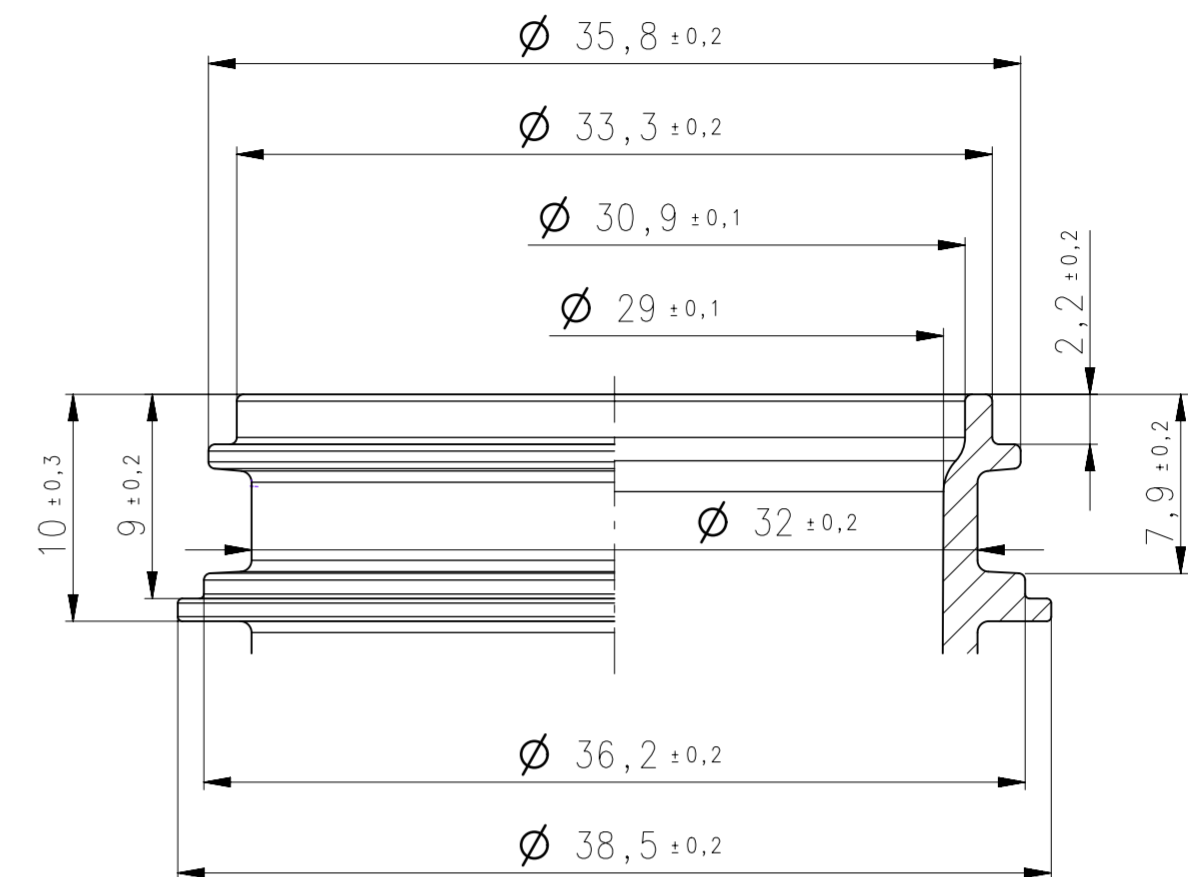

NECK DETAIL:
SCALE 3:1

MATERIAL: PET
WEIGHT: 33 ± 1g
VOLUME: 543 ± 15ml BRIMFULL

STRECHED LENGTH (OVER CORNER): 212.8mm
AVERAGE CIRCUMFERENCE: 216.7mm
BASE CIRCUMFERENCE: 150.8mm

SURFACE AREA: 40799mm²
SURFACE AREA BELOW SR: 38886mm²

Index		Modification:		Name	Date	Index		Modification:		Name	Date
Scale:		1:1		Name	Date	Prepared:		Dornbach Clemens		11.Oct.23	
1:2		3:1		Reviewed:		SCHA				11.Oct.23	
ALPLA reserves all rights to the technical IP contained in the document				Supersedes:		Superseded by:		Weight:		0.00kg	
Title:						Art.No.:					
Olio 500ml PET						9402_023_019_03					
Drawing No.:						Page: 1 of 1					
Revision: 00											